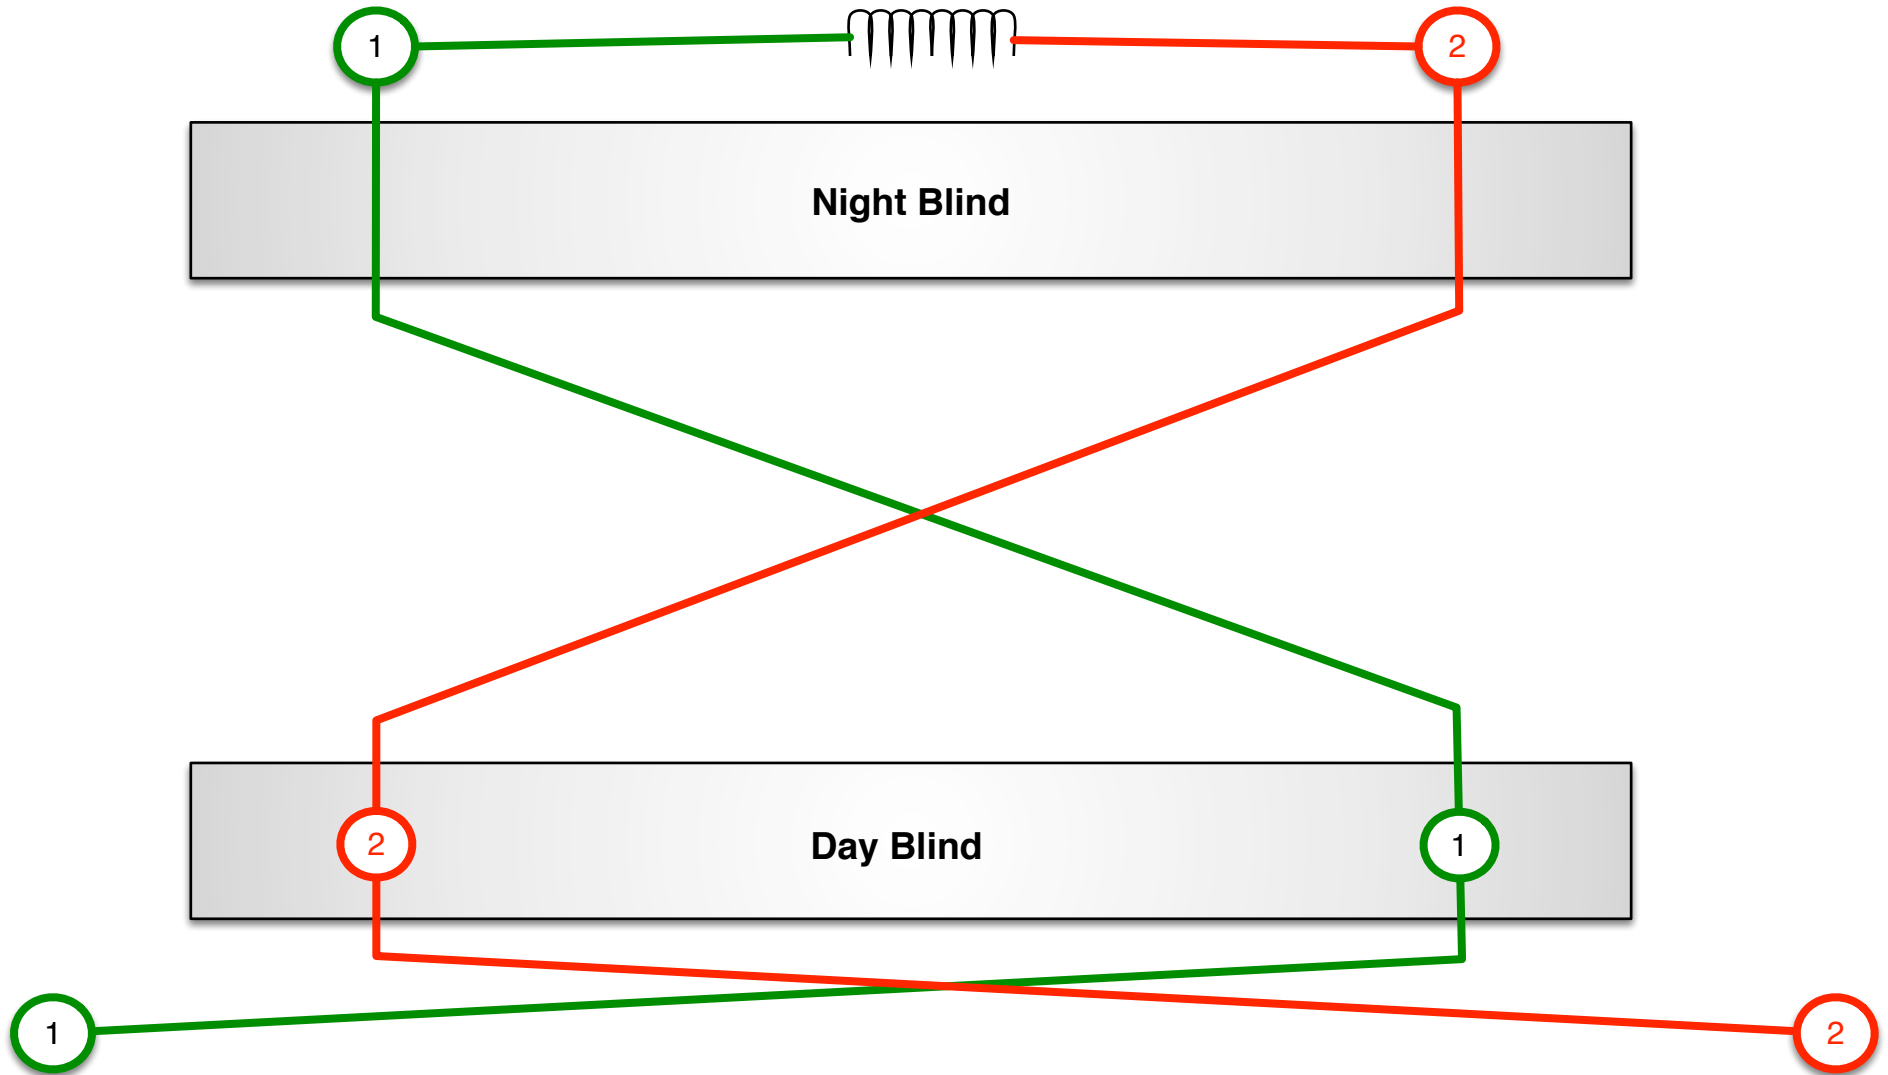

## 2-String Day-Night Blind Restraining Diagram

For more information & details about re-stringing pleated day-night blinds for your RV, visit our blog post at:  
<https://thervgeeks.com/how-to-restring-rv-pleated-shades>